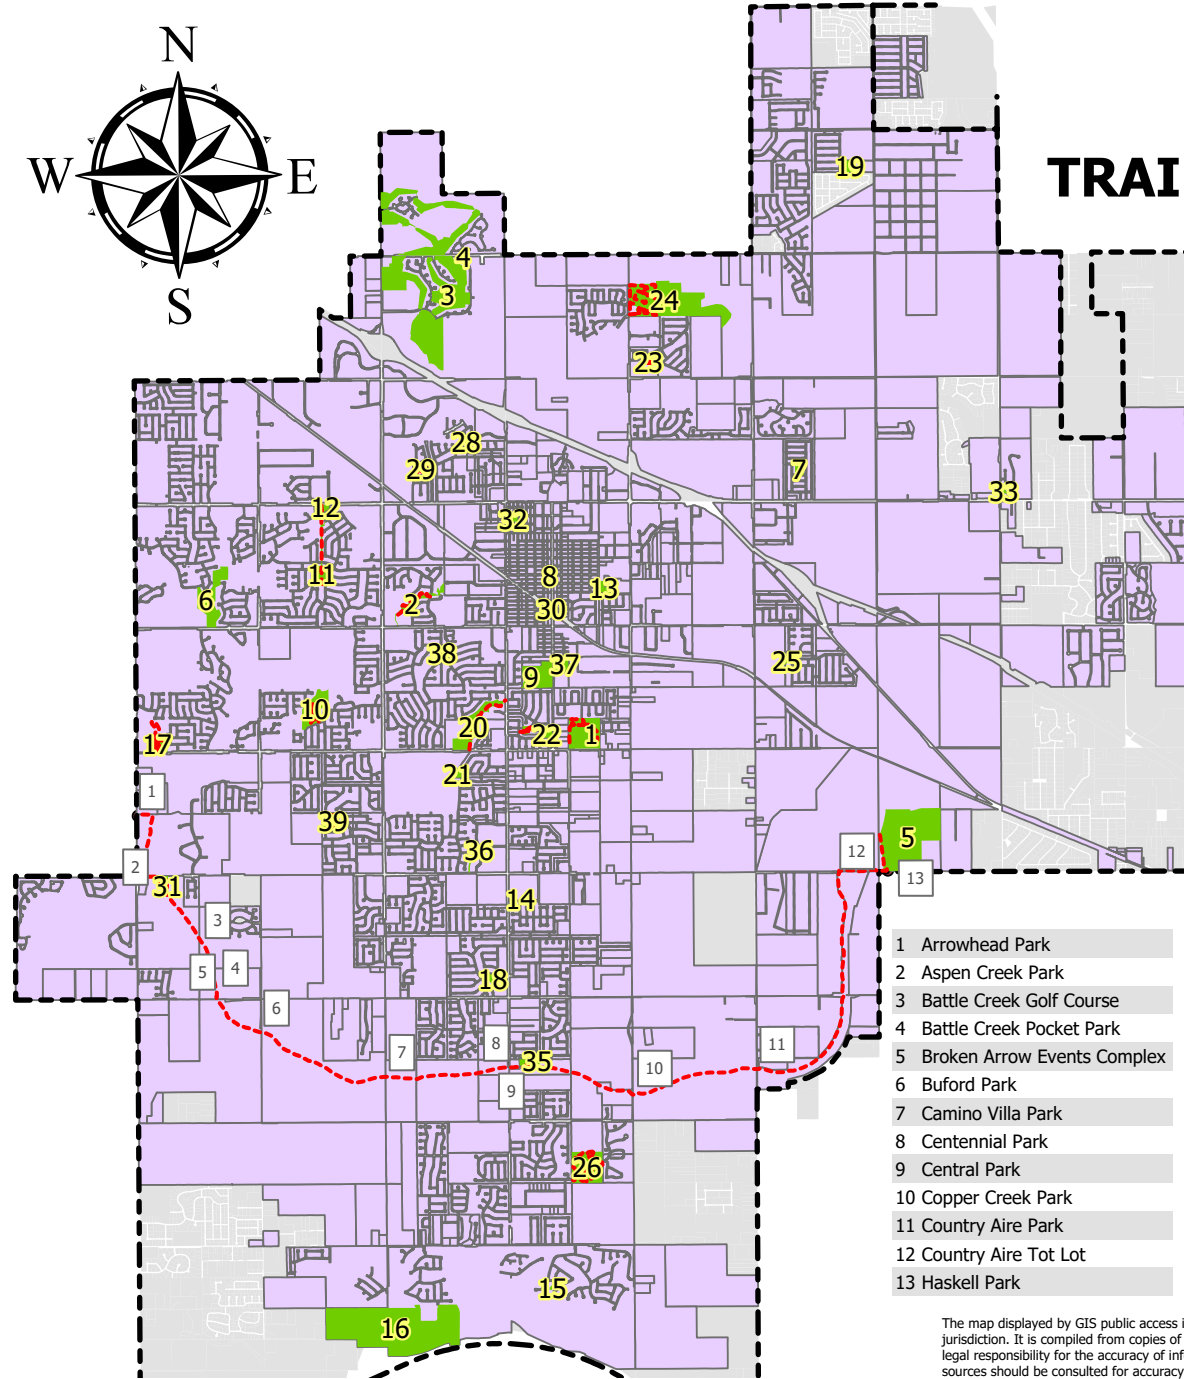

BROKEN ARROW TRAILS & PARK LOCATIONS

Rockford St. (31st St.)
 Dearborn St. (41st St.)
 Omaha St. (51st St.)
 Albany St. (61st St.)
 Kenosha St. (71st St.)
 Houston St. (81st St.)
 Washington St. (91st St.)
 New Orleans St. (101st St.)
 Florence St. (111th St.)
 Tucson St. (121st St.)
 Jasper St. (131st St.)
 Yazoo St. (141st St.)

Garnett Rd.
 Olive St. (129th E. Ave)
 Aspen Ave (145th E. Ave)
 Elm Pl. (161st E. Ave)
 Lynn Lane (177th E. Ave)
 23rd Street (193rd E. Ave)
 37th Street (209th E. Ave)
 Evans Rd. (225th E. Ave)
 Oneta Rd. (241st E. Ave)
 Midway Rd. (257th E. Ave)
 Turkey Springs Rd. (289th E. Ave)
 Coweta (305th E. Ave)

Liberty Trail

1	95th & Garnett Rd.	Access Point & Parking
2	4751 W. New Orleans St.	Access Point & Parking
3	4200 W. Utica St.	Access Point Only
4	4009 W. Waco St.	Access Point Only
5	W. Florence St. & Tulsa Tech	Access Point Only
6	Olive Ave. & Creek Turnpike	Access Point Only
7	5700 S. Aspen Ave	Access Point Only
8	Elm Pl. & Creek Turnpike	Access Point Only
9	5852 S. Date Ave	Access Point & Parking
10	Lynn Lane & Creek Turnpike	Access Point Only
11	S. 193rd St. & Creek Turnpike	Access Point Only
12	New Orleans St. & Creek Turnpike	Access Point & Parking
13	BA Events Complex	Access Point & Parking