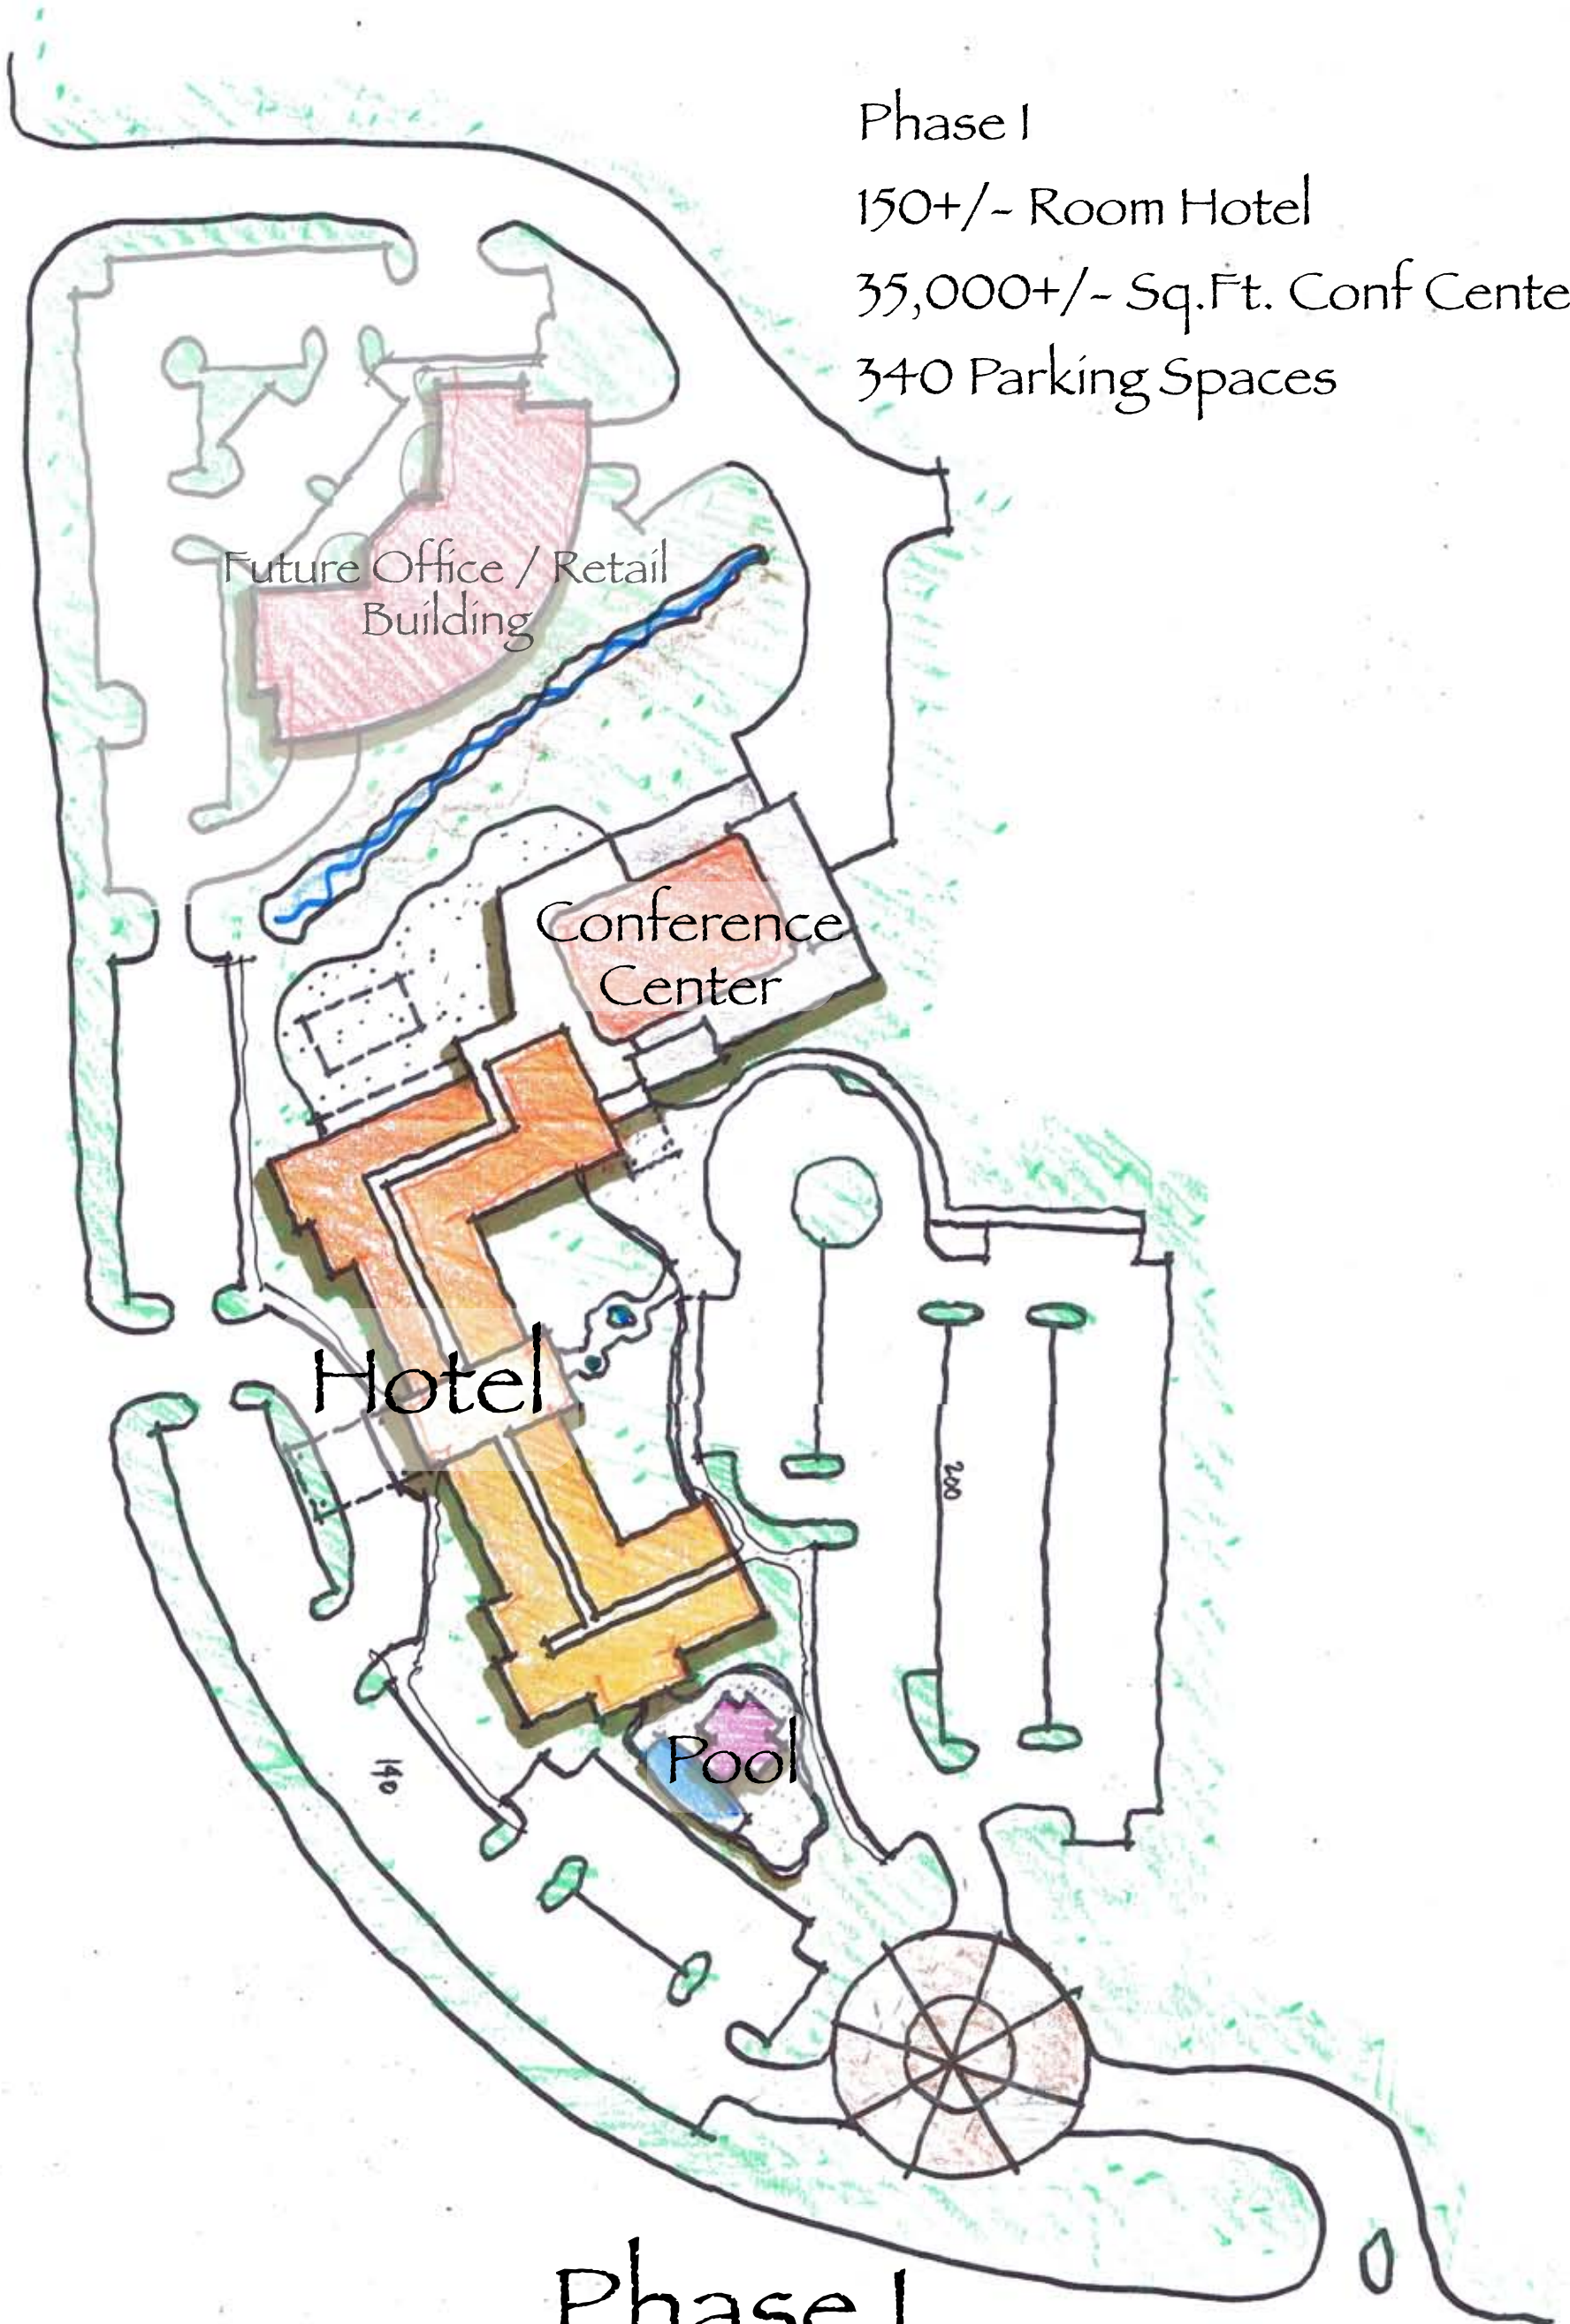

Phase I

150+/- Room Hotel

35,000+/- Sq.Ft. Conf Center

340 Parking Spaces

# Phase I Hotel & Conference Center

# Aerial View

# Broken Arrow Hotel Front Entry