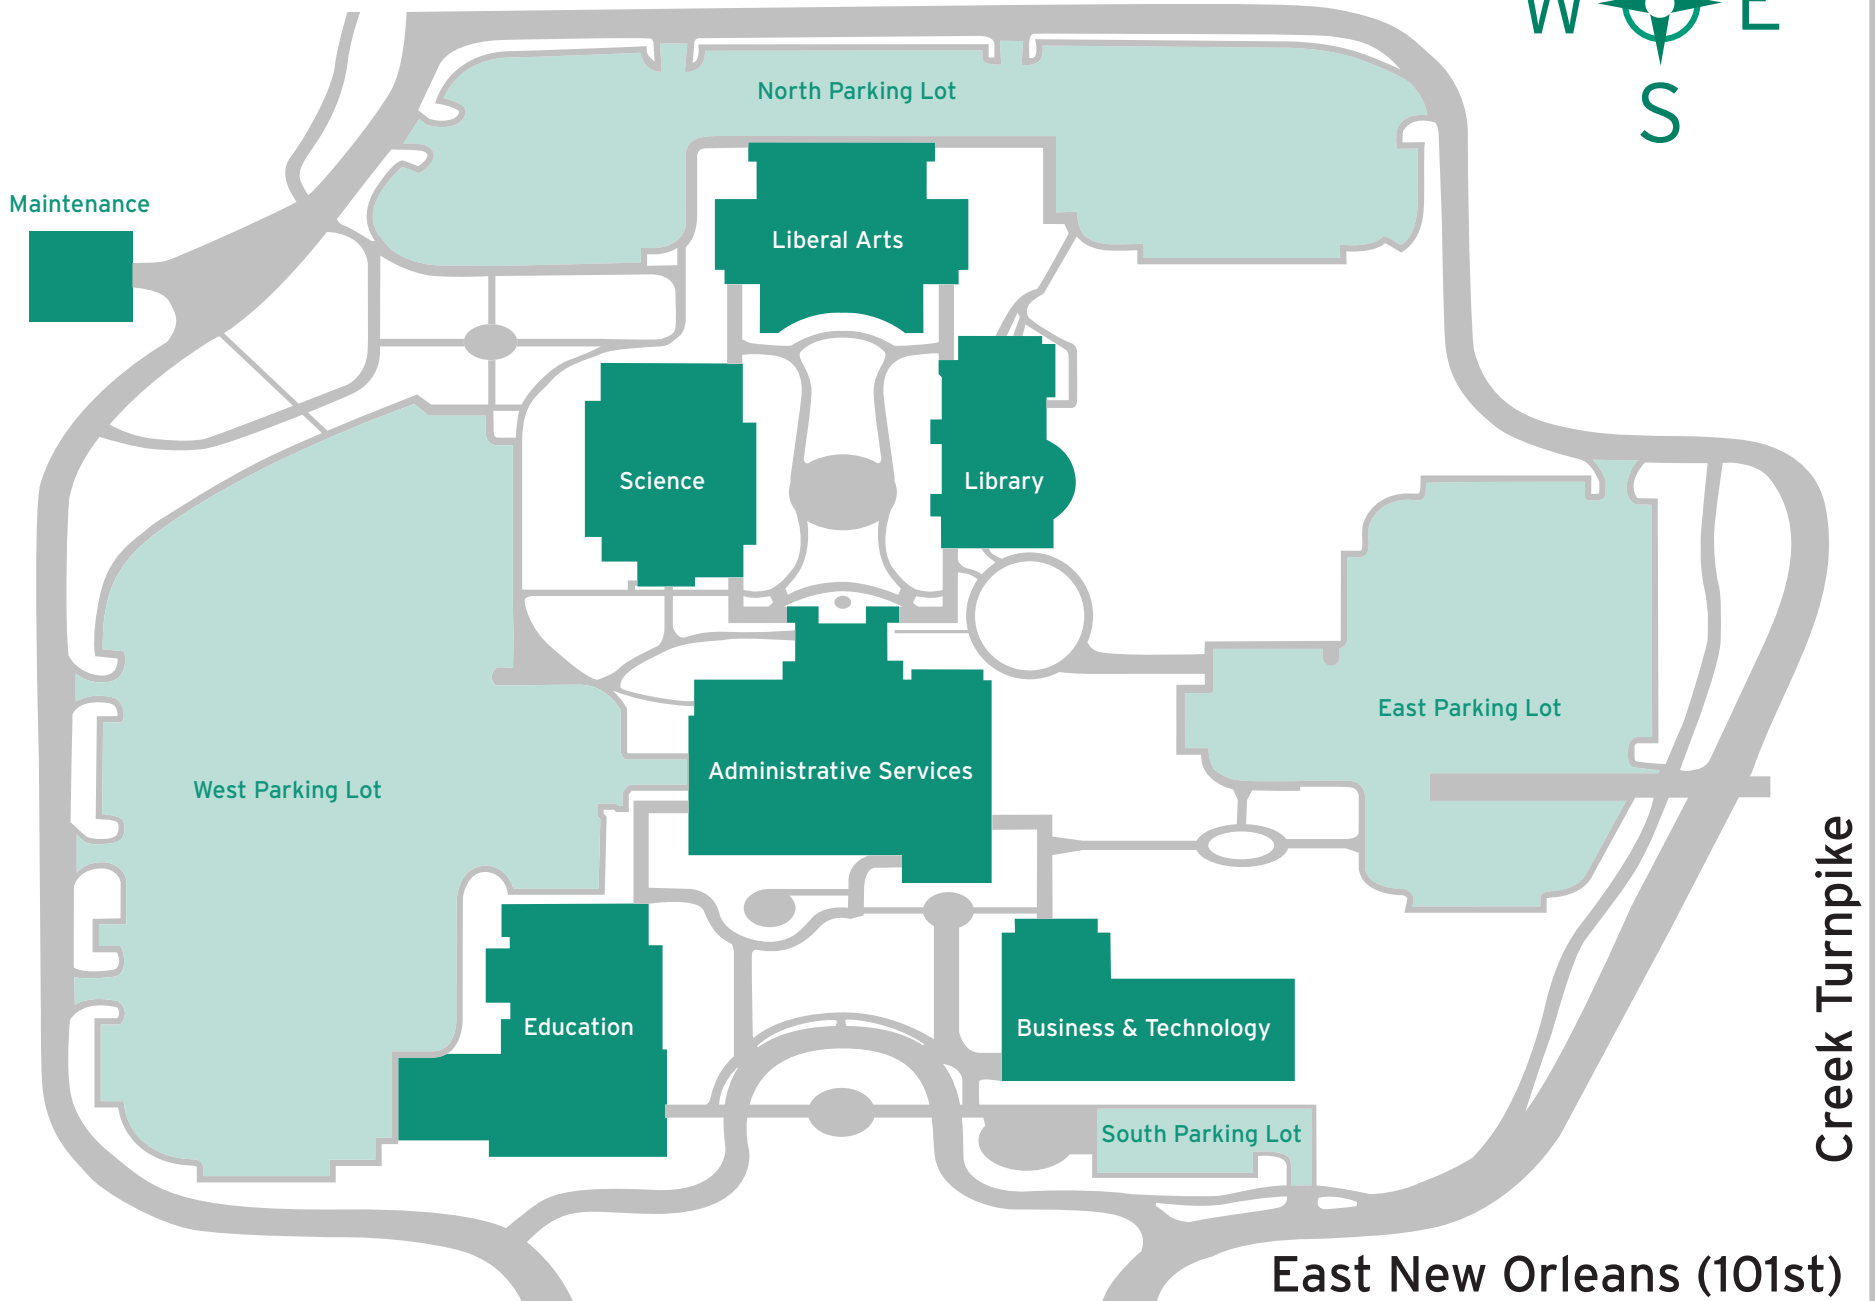

# NSU-BROKEN ARROW CAMPUS MAP

Creek Turnpike

East New Orleans (101st)