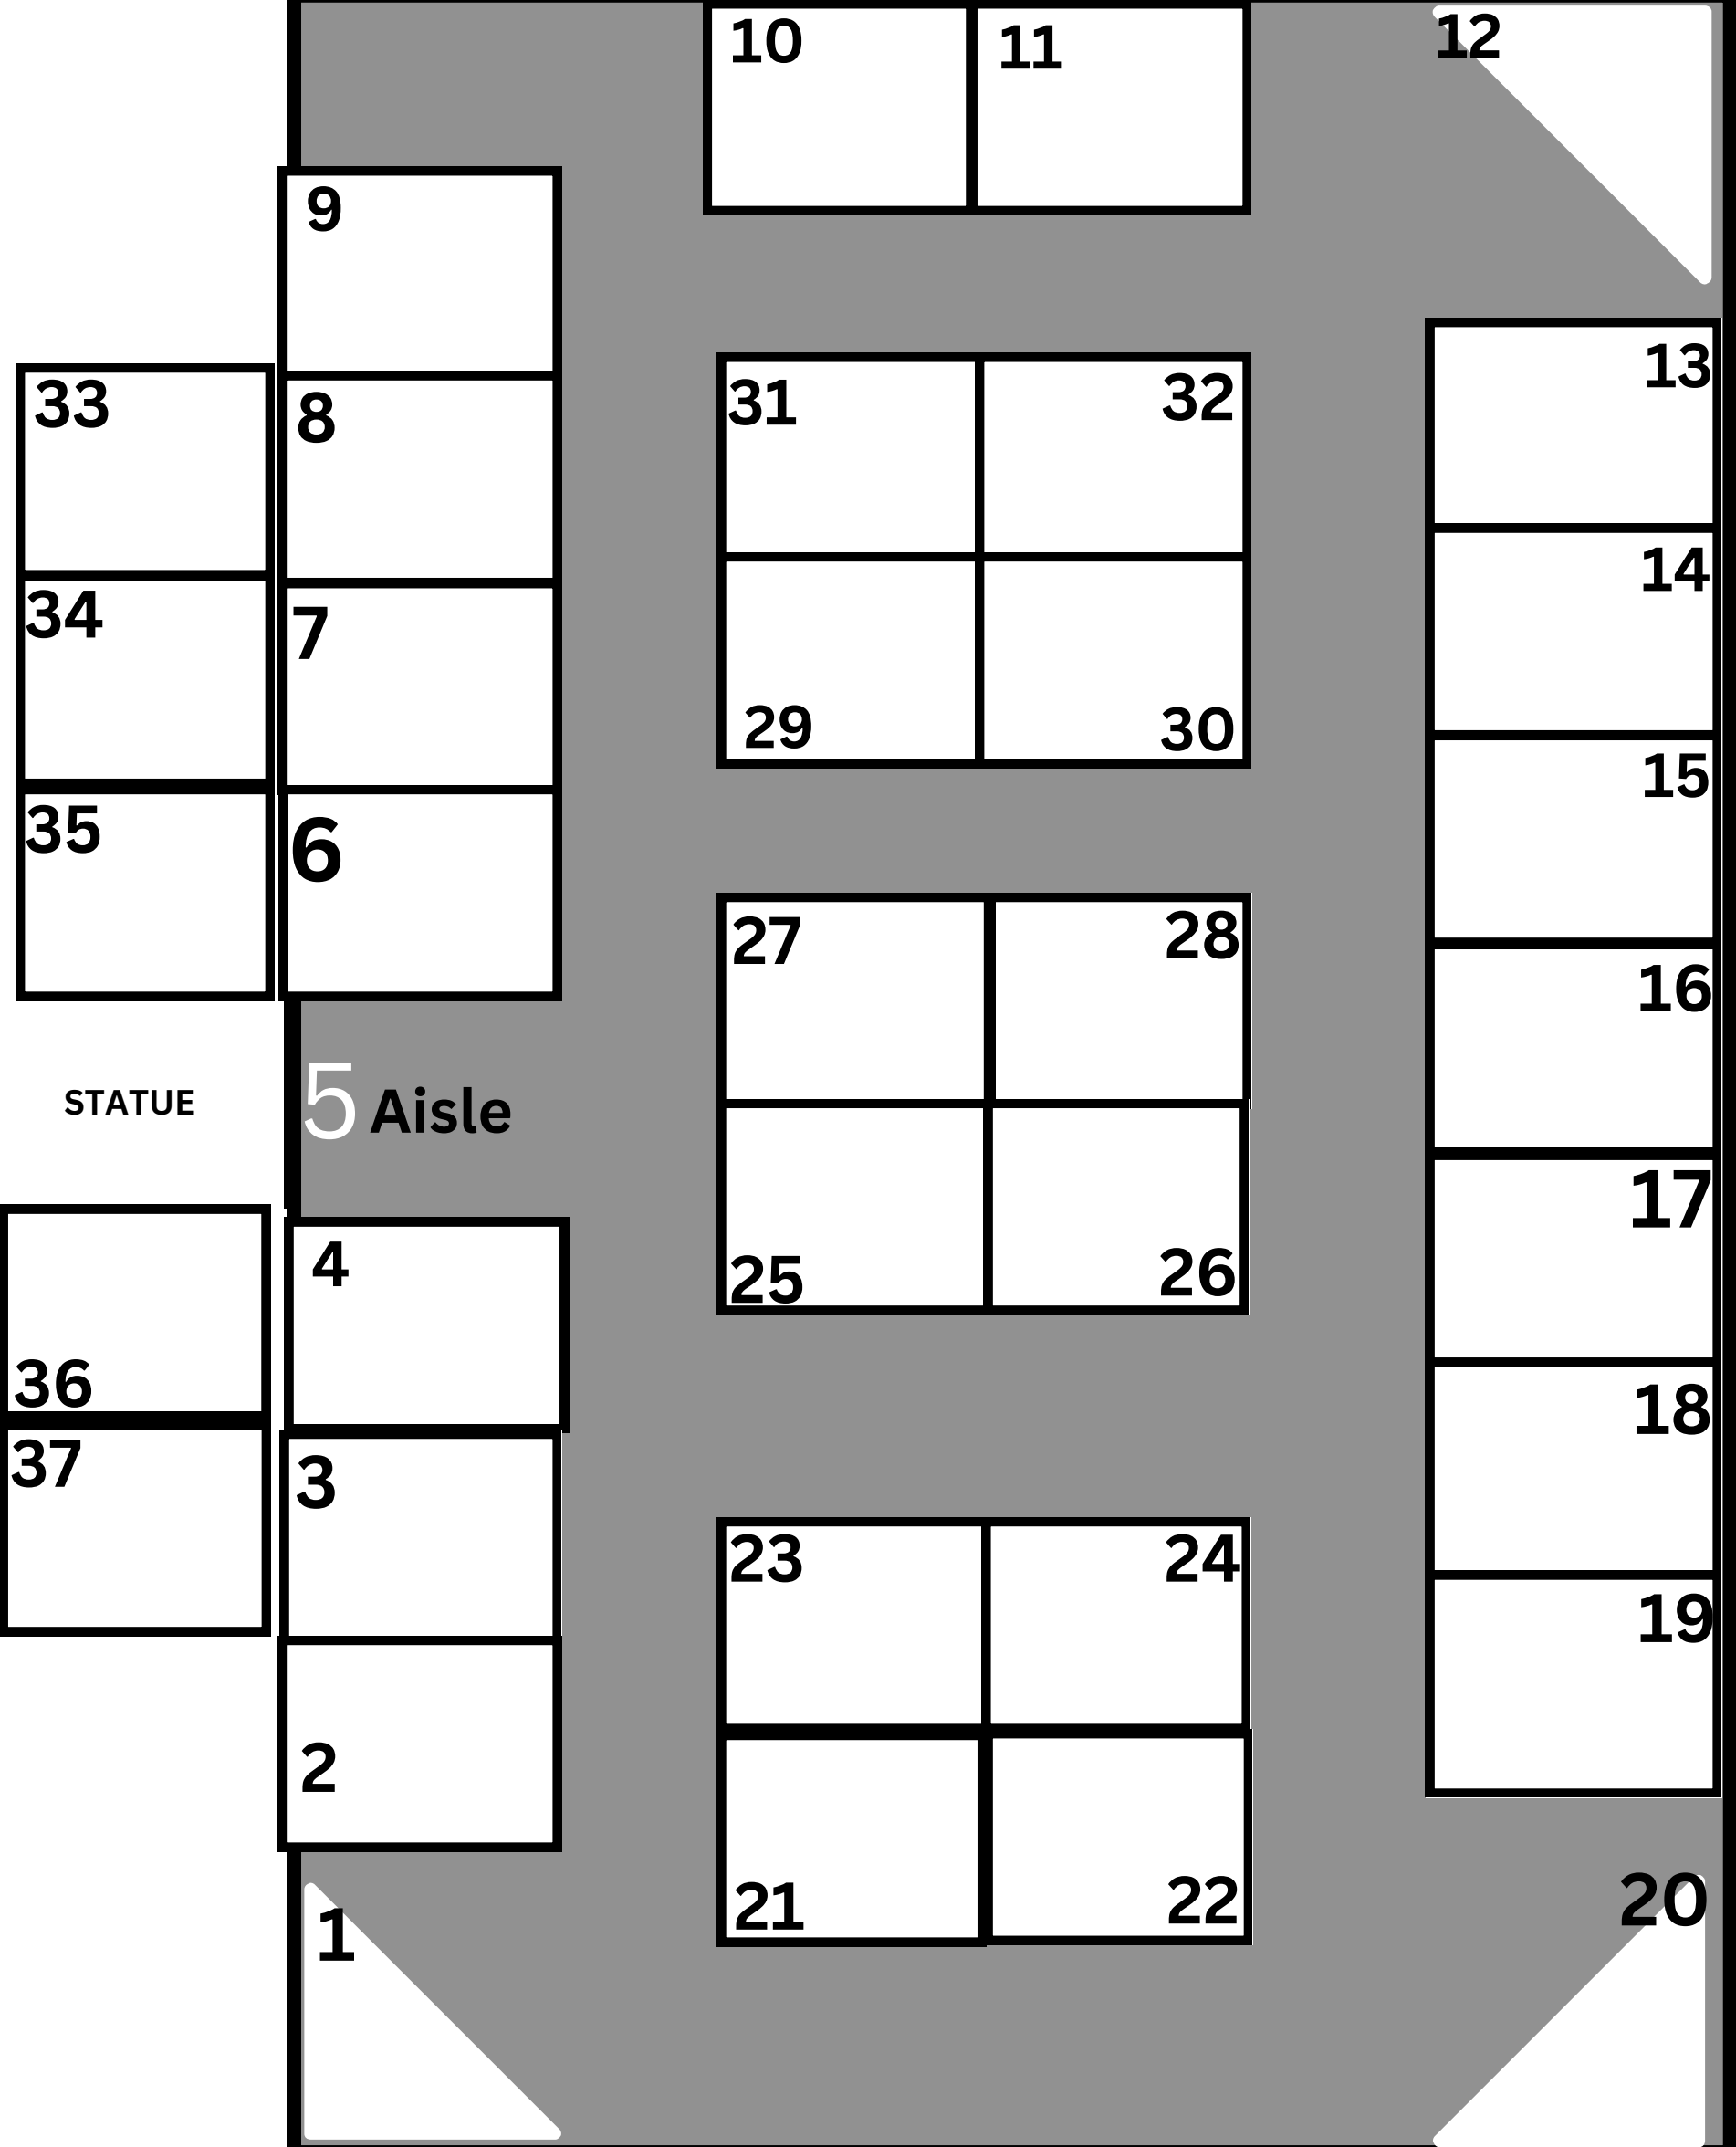

SOUTH MAIN STREET <<<<

MUSEUM MURAL

****All booth sizes are 10'x10'****

BROKEN ARROW HISTORICAL MUSEUM

SOUTH SIDE MAIN PAVILLION

MUSEUM PARKING LOT
NORTH SIDE
vv W EL PASO ST vv