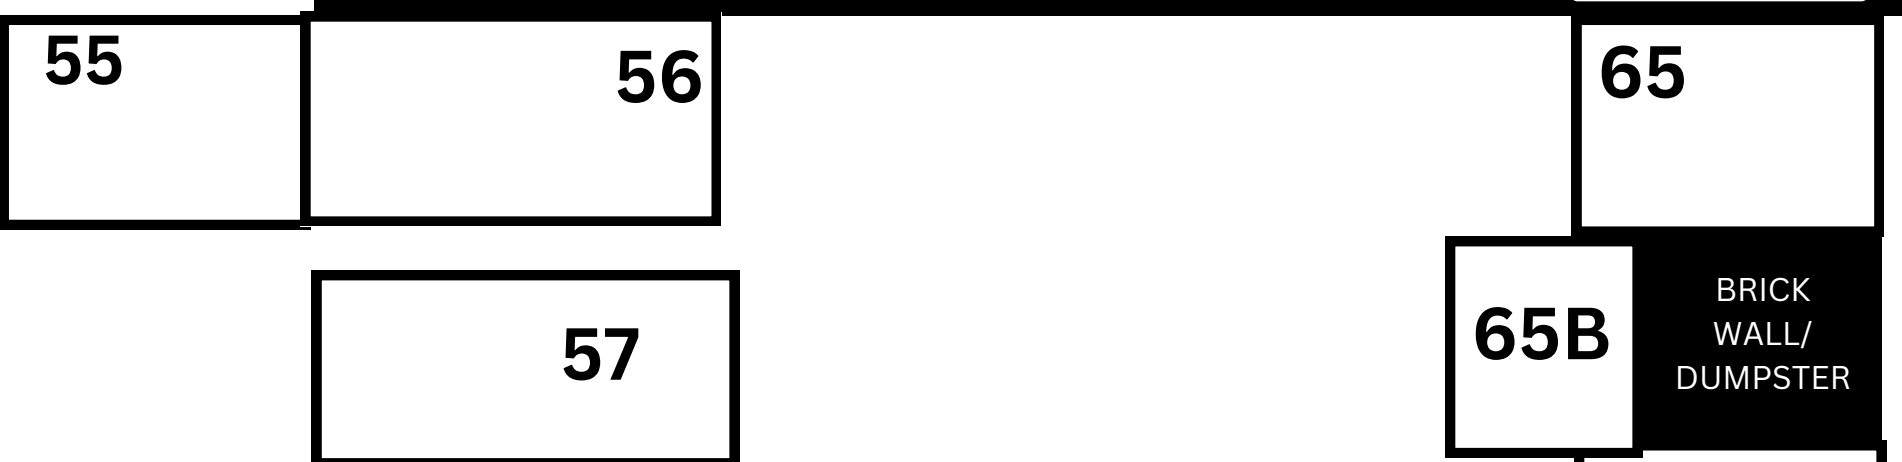

SOUTH MAIN STREET <<<<

MUSEUM MURAL

****All booth sizes are 10'x10'****

BROKEN ARROW HISTORICAL MUSEUM

SOUTH SIDE MAIN PAVILLION

MUSEUM PARKING LOT
NORTH SIDE
vv W EL PASO ST vv