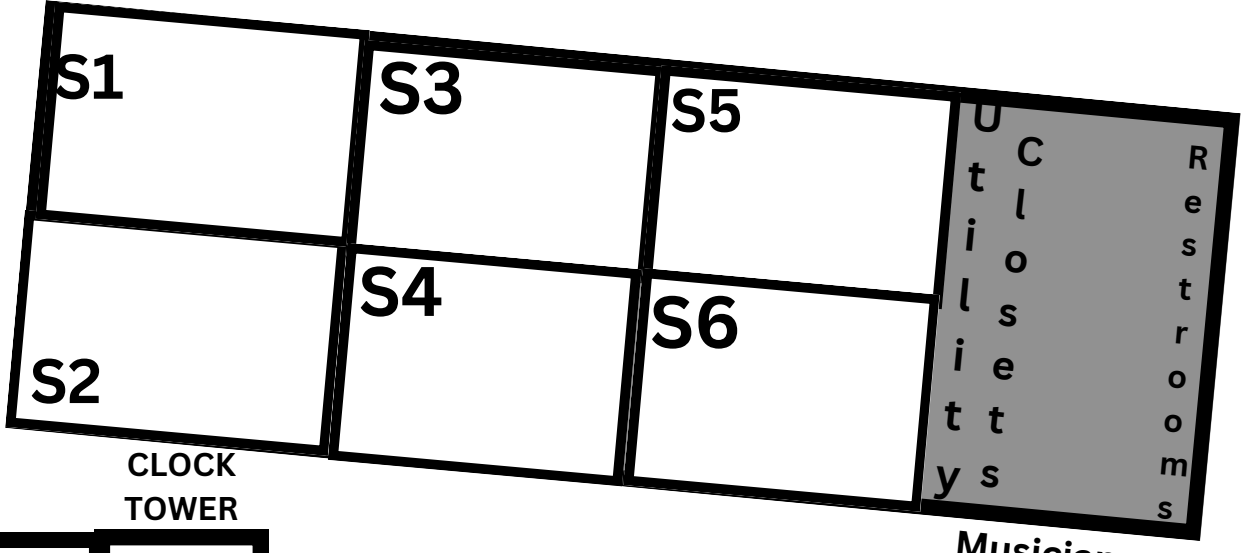

SOUTH MAIN STREET <<<<

MUSEUM MURAL

****All booth sizes are 10'x10'****

BROKEN ARROW HISTORICAL MUSEUM

SOUTH SIDE MAIN PAVILLION

MUSEUM PARKING LOT
NORTH SIDE
vv W EL PASO ST vv